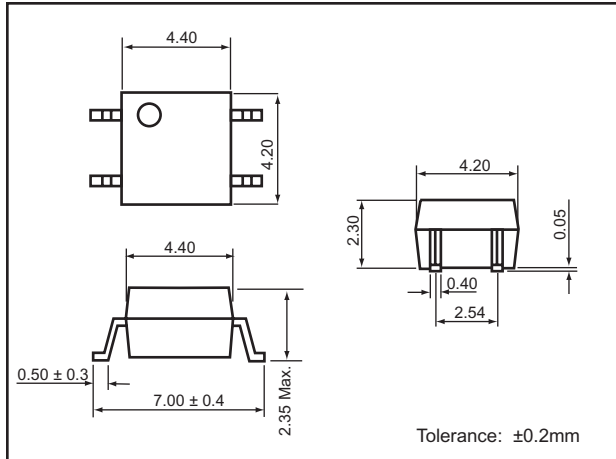

PART DIMENSIONS

ISOCOUPLER® PHOTO COUPLER

DIP 4-pin

DIP 6-pin

SMD 4-pin

SMD 6-pin

H 4-pin

H 6-pin

PART DIMENSIONS

ISOCOUPLER® PHOTO COUPLER

DIP 8-pin

DIP 16-pin

SMD 8-pin

SMD 16-pin

H 8-pin

H 16-pin

PART DIMENSIONS

ISOCOUPLER® PHOTO COUPLER

SOP 4-pin

SSOP 4-pin

PART DIMENSIONS

ISOMOS® PHOTO MOS RELAYS

DIP 4-pin

DIP 6-pin

SMD 4-pin

SMD 6-pin

SOP 4-pin

SOP 6-pin

PART DIMENSIONS

ISOMOS® PHOTO MOS RELAYS

DIP 8-pin

SMD 8-pin