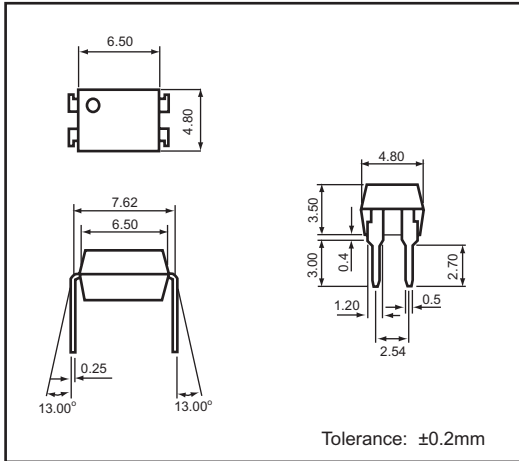

PART DIMENSIONS

ISOCOUPLER® PHOTO COUPLER

DIP 8-pin

DIP 16-pin

SMD 8-pin

SMD 16-pin

H 8-pin

H 16-pin

PART DIMENSIONS

ISOCOUPLER® PHOTO COUPLER

SOP 4-pin

SSOP 4-pin

PART DIMENSIONS

ISOMOS® PHOTO MOS RELAYS

DIP 4-pin

DIP 6-pin

SMD 4-pin

SMD 6-pin

SOP 4-pin

SOP 6-pin

PART DIMENSIONS

ISOMOS® PHOTO MOS RELAYS

DIP 8-pin

SMD 8-pin