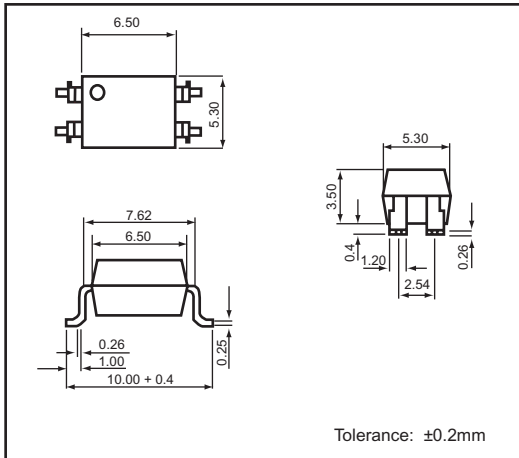

PART DIMENSIONS

ISOCOUPLER® PHOTO COUPLER

SOP 4-pin

SSOP 4-pin

PART DIMENSIONS

ISOMOS® PHOTO MOS RELAYS

DIP 4-pin

DIP 6-pin

SMD 4-pin

SMD 6-pin

SOP 4-pin

SOP 6-pin

PART DIMENSIONS

ISOMOS® PHOTO MOS RELAYS

DIP 8-pin

SMD 8-pin