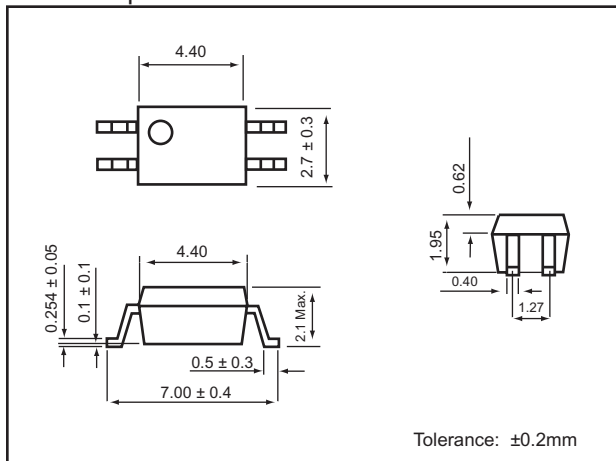

PART DIMENSIONS

ISOCOUPLER® PHOTO COUPLER

DIP 4-pin

DIP 6-pin

SMD 4-pin

SMD 6-pin

H 4-pin

H 6-pin

PART DIMENSIONS

ISOCOUPLER® PHOTO COUPLER

DIP 8-pin

DIP 16-pin

SMD 8-pin

SMD 16-pin

H 8-pin

H 16-pin

PART DIMENSIONS

ISOCOUPLER® PHOTO COUPLER

SOP 4-pin

SSOP 4-pin

PART DIMENSIONS

ISOMOS® PHOTO MOS RELAYS

DIP 4-pin

DIP 6-pin

SMD 4-pin

SMD 6-pin

SOP 4-pin

SOP 6-pin

PART DIMENSIONS

ISOMOS® PHOTO MOS RELAYS

DIP 8-pin

SMD 8-pin