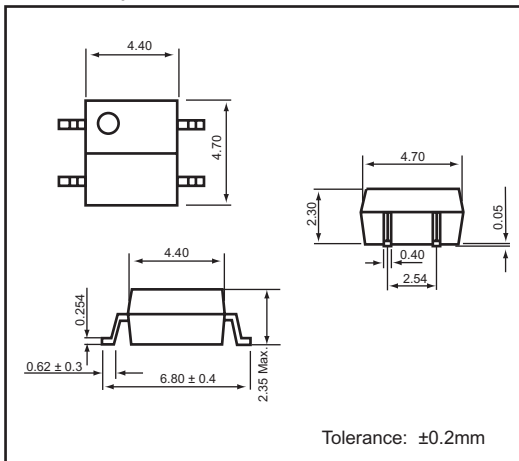

PART DIMENSIONS

ISOCOUPLER® PHOTO COUPLER

SOP 4-pin

SSOP 4-pin

PART DIMENSIONS

ISOMOS® PHOTO MOS RELAYS

DIP 4-pin

DIP 6-pin

SMD 4-pin

SMD 6-pin

SOP 4-pin

SOP 6-pin

PART DIMENSIONS

ISOMOS® PHOTO MOS RELAYS

DIP 8-pin

SMD 8-pin