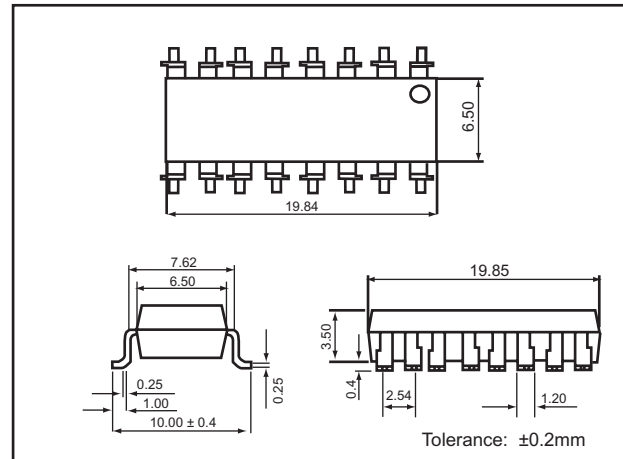

PART DIMENSIONS

ISOCOUPLER® PHOTO COUPLER

DIP 4-pin

DIP 6-pin

SMD 4-pin

SMD 6-pin

H 4-pin

H 6-pin

PART DIMENSIONS

ISOCOUPLER® PHOTO COUPLER

DIP 8-pin

DIP 16-pin

SMD 8-pin

SMD 16-pin

H 8-pin

H 16-pin

PART DIMENSIONS

ISOCOUPLER® PHOTO COUPLER

SOP 4-pin

SSOP 4-pin

PART DIMENSIONS

ISOMOS® PHOTO MOS RELAYS

DIP 4-pin

DIP 6-pin

SMD 4-pin

SMD 6-pin

SOP 4-pin

SOP 6-pin

PART DIMENSIONS

ISOMOS® PHOTO MOS RELAYS

DIP 8-pin

SMD 8-pin