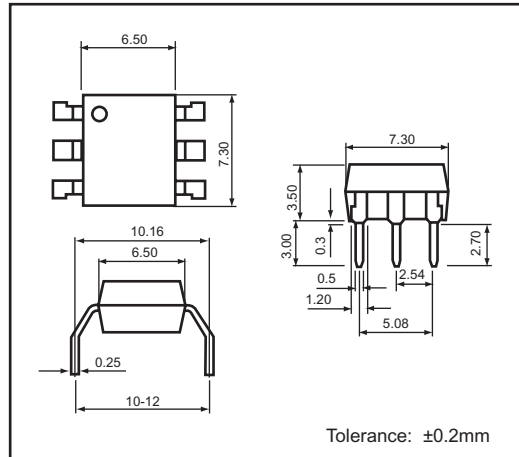

PART DIMENSIONS

ISOCOUPLER® PHOTO COUPLER

DIP 4-pin

DIP 6-pin

SMD 4-pin

SMD 6-pin

H 4-pin

H 6-pin

PART DIMENSIONS

ISOCOUPLER® PHOTO COUPLER

DIP 8-pin

DIP 16-pin

SMD 8-pin

SMD 16-pin

H 8-pin

H 16-pin

PART DIMENSIONS

ISOCOUPLER® PHOTO COUPLER

SOP 4-pin

SSOP 4-pin

PART DIMENSIONS

ISOMOS® PHOTO MOS RELAYS

DIP 4-pin

DIP 6-pin

SMD 4-pin

SMD 6-pin

SOP 4-pin

SOP 6-pin

PART DIMENSIONS

ISOMOS® PHOTO MOS RELAYS

DIP 8-pin

SMD 8-pin