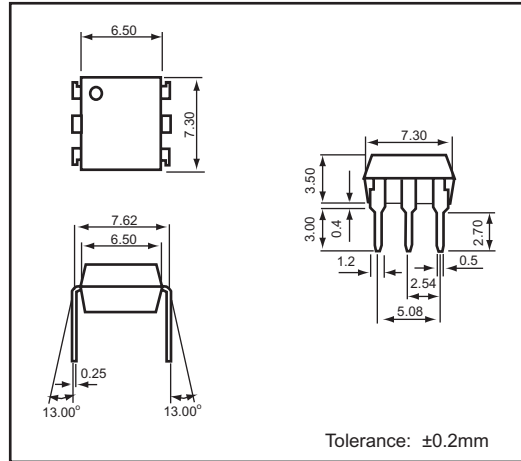

PART DIMENSIONS

ISOCOUPLER® PHOTO COUPLER

DIP 8-pin

DIP 16-pin

SMD 8-pin

SMD 16-pin

H 8-pin

H 16-pin

PART DIMENSIONS

ISOCOUPLER® PHOTO COUPLER

SOP 4-pin

SSOP 4-pin

PART DIMENSIONS

ISOMOS® PHOTO MOS RELAYS

DIP 4-pin

DIP 6-pin

SMD 4-pin

SMD 6-pin

SOP 4-pin

SOP 6-pin

PART DIMENSIONS

ISOMOS® PHOTO MOS RELAYS

DIP 8-pin

SMD 8-pin