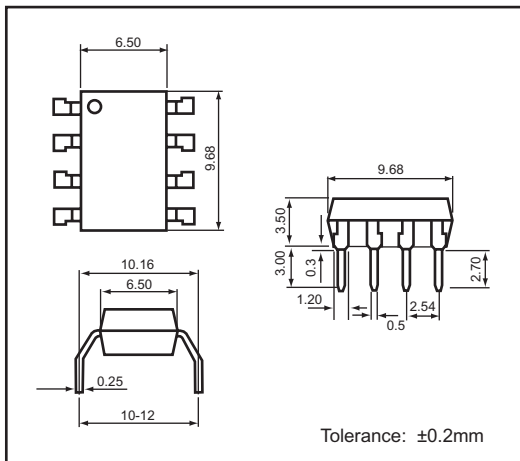

PART DIMENSIONS

ISOCOUPLER® PHOTO COUPLER

DIP 4-pin

DIP 6-pin

SMD 4-pin

SMD 6-pin

H 4-pin

H 6-pin

PART DIMENSIONS

ISOCOUPLER® PHOTO COUPLER

DIP 8-pin

DIP 16-pin

SMD 8-pin

SMD 16-pin

H 8-pin

H 16-pin

PART DIMENSIONS

ISOCOUPLER® PHOTO COUPLER

SOP 4-pin

SSOP 4-pin

PART DIMENSIONS

ISOMOS® PHOTO MOS RELAYS

DIP 4-pin

DIP 6-pin

SMD 4-pin

SMD 6-pin

SOP 4-pin

SOP 6-pin

PART DIMENSIONS

ISOMOS® PHOTO MOS RELAYS

DIP 8-pin

SMD 8-pin