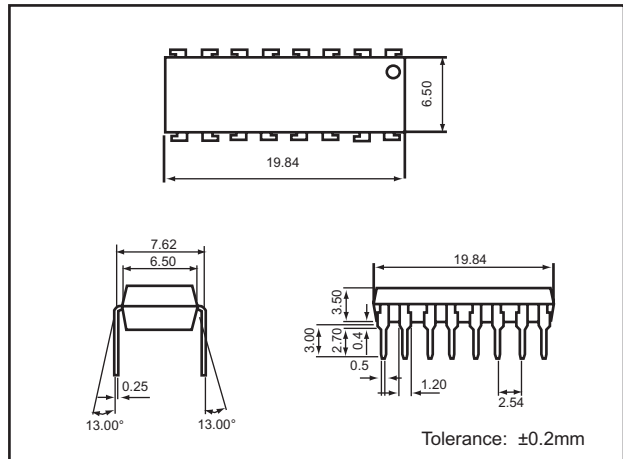

PART DIMENSIONS

ISOCOUPLER® PHOTO COUPLER

DIP 4-pin

DIP 6-pin

SMD 4-pin

SMD 6-pin

H 4-pin

H 6-pin

PART DIMENSIONS

ISOCOUPLER® PHOTO COUPLER

DIP 8-pin

DIP 16-pin

SMD 8-pin

SMD 16-pin

H 8-pin

H 16-pin

PART DIMENSIONS

ISOCOUPLER® PHOTO COUPLER

SOP 4-pin

SSOP 4-pin

PART DIMENSIONS

ISOMOS® PHOTO MOS RELAYS

DIP 4-pin

DIP 6-pin

SMD 4-pin

SMD 6-pin

SOP 4-pin

SOP 6-pin

PART DIMENSIONS

ISOMOS® PHOTO MOS RELAYS

DIP 8-pin

SMD 8-pin