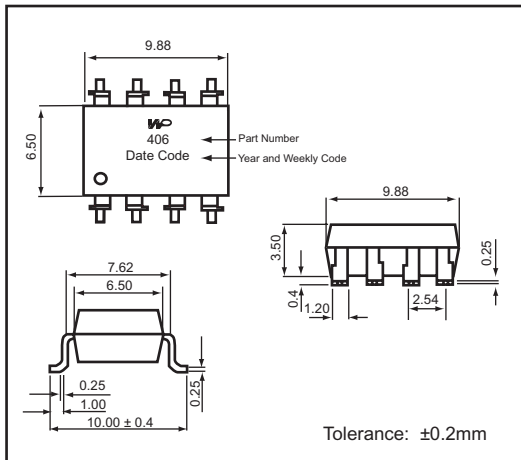

PART DIMENSIONS

ISOCOUPLER® PHOTO COUPLER

SOP 4-pin

SSOP 4-pin

PART DIMENSIONS

ISOMOS® PHOTO MOS RELAYS

DIP 4-pin

DIP 6-pin

SMD 4-pin

SMD 6-pin

SOP 4-pin

SOP 6-pin

PART DIMENSIONS

ISOMOS® PHOTO MOS RELAYS

DIP 8-pin

SMD 8-pin