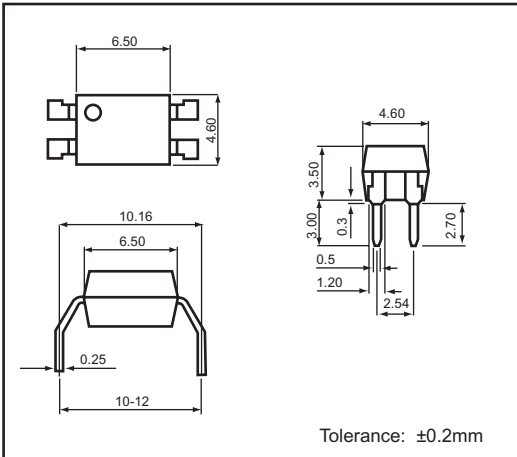

PART DIMENSIONS

ISOCOUPLER® PHOTO COUPLER

DIP 4-pin

DIP 6-pin

SMD 4-pin

SMD 6-pin

H 4-pin

H 6-pin

PART DIMENSIONS

ISOCOUPLER® PHOTO COUPLER

DIP 8-pin

DIP 16-pin

SMD 8-pin

SMD 16-pin

H 8-pin

H 16-pin

PART DIMENSIONS

ISOCOUPLER® PHOTO COUPLER

SOP 4-pin

SSOP 4-pin

PART DIMENSIONS

ISOMOS® PHOTO MOS RELAYS

DIP 4-pin

DIP 6-pin

SMD 4-pin

SMD 6-pin

SOP 4-pin

SOP 6-pin

PART DIMENSIONS

ISOMOS® PHOTO MOS RELAYS

DIP 8-pin

SMD 8-pin