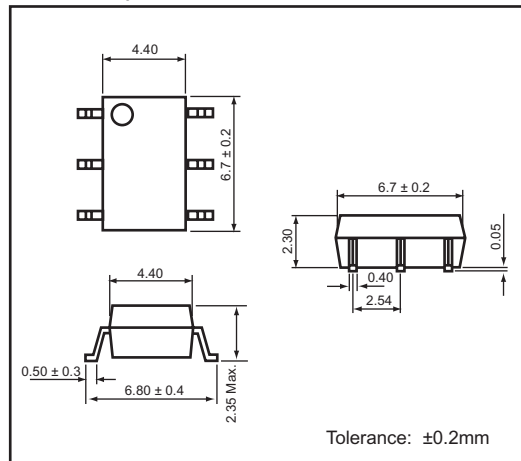

PART DIMENSIONS

ISOCOUPLER® PHOTO COUPLER

SOP 4-pin

SSOP 4-pin

PART DIMENSIONS

ISOMOS® PHOTO MOS RELAYS

DIP 4-pin

DIP 6-pin

SMD 4-pin

SMD 6-pin

SOP 4-pin

SOP 6-pin

PART DIMENSIONS

ISOMOS® PHOTO MOS RELAYS

DIP 8-pin

SMD 8-pin