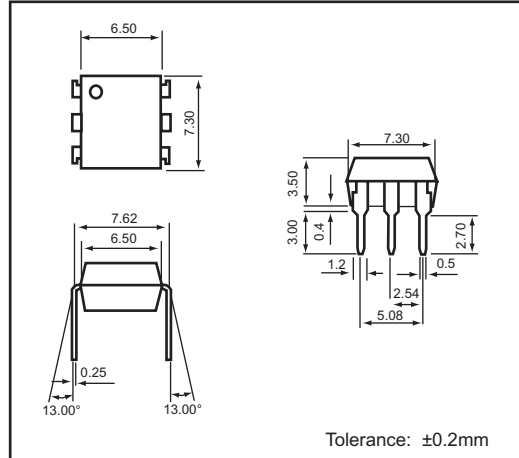

PART DIMENSIONS

ISOCOUPLER® PHOTO COUPLER

DIP 4-pin

DIP 6-pin

SMD 4-pin

SMD 6-pin

H 4-pin

H 6-pin

PART DIMENSIONS

ISOCOUPLER® PHOTO COUPLER

DIP 8-pin

DIP 16-pin

SMD 8-pin

SMD 16-pin

H 8-pin

H 16-pin

PART DIMENSIONS

ISOCOUPLER® PHOTO COUPLER

SOP 4-pin

SSOP 4-pin

PART DIMENSIONS

ISOMOS® PHOTO MOS RELAYS

DIP 4-pin

DIP 6-pin

SMD 4-pin

SMD 6-pin

SOP 4-pin

SOP 6-pin

PART DIMENSIONS

ISOMOS® PHOTO MOS RELAYS

DIP 8-pin

SMD 8-pin