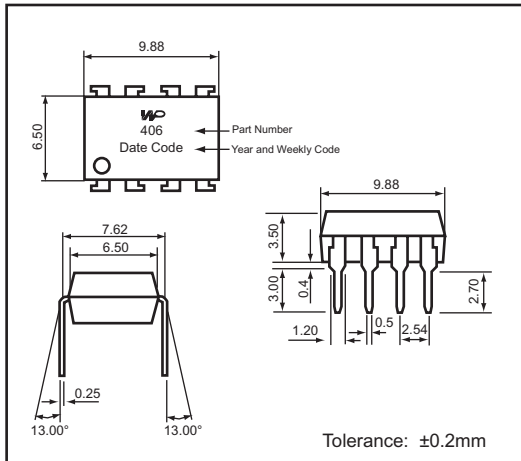

PART DIMENSIONS

ISOCOUPLER® PHOTO COUPLER

SOP 4-pin

SSOP 4-pin

PART DIMENSIONS

ISOMOS® PHOTO MOS RELAYS

DIP 4-pin

DIP 6-pin

SMD 4-pin

SMD 6-pin

SOP 4-pin

SOP 6-pin

PART DIMENSIONS

ISOMOS® PHOTO MOS RELAYS

DIP 8-pin

SMD 8-pin