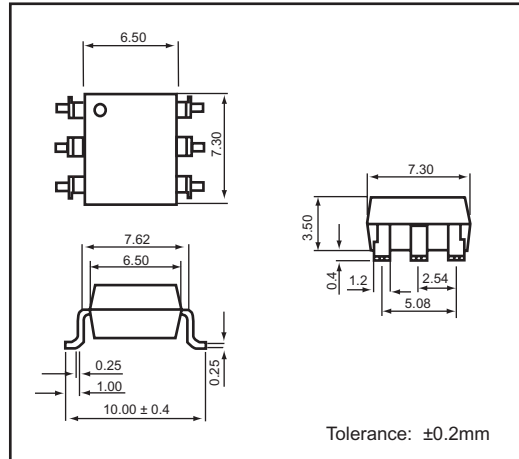

PART DIMENSIONS

ISOCOUPLER® PHOTO COUPLER

DIP 4-pin

DIP 6-pin

SMD 4-pin

SMD 6-pin

H 4-pin

H 6-pin

PART DIMENSIONS

ISOCOUPLER® PHOTO COUPLER

DIP 8-pin

DIP 16-pin

SMD 8-pin

SMD 16-pin

H 8-pin

H 16-pin

PART DIMENSIONS

ISOCOUPLER® PHOTO COUPLER

SOP 4-pin

SSOP 4-pin

PART DIMENSIONS

ISOMOS® PHOTO MOS RELAYS

DIP 4-pin

DIP 6-pin

SMD 4-pin

SMD 6-pin

SOP 4-pin

SOP 6-pin

PART DIMENSIONS

ISOMOS® PHOTO MOS RELAYS

DIP 8-pin

SMD 8-pin