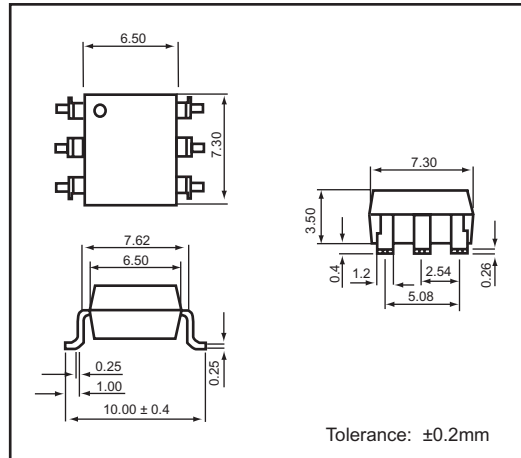

PART DIMENSIONS

ISOCOUPLER® PHOTO COUPLER

DIP 8-pin

DIP 16-pin

SMD 8-pin

SMD 16-pin

H 8-pin

H 16-pin

PART DIMENSIONS

ISOCOUPLER® PHOTO COUPLER

SOP 4-pin

SSOP 4-pin

PART DIMENSIONS

ISOMOS® PHOTO MOS RELAYS

DIP 4-pin

DIP 6-pin

SMD 4-pin

SMD 6-pin

SOP 4-pin

SOP 6-pin

PART DIMENSIONS

ISOMOS® PHOTO MOS RELAYS

DIP 8-pin

SMD 8-pin