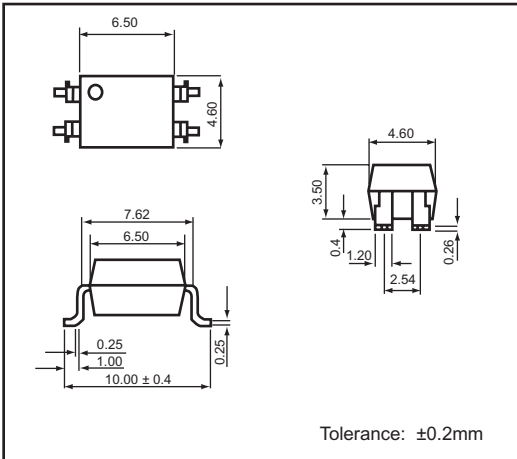

PART DIMENSIONS

ISOCOUPLER® PHOTO COUPLER

DIP 4-pin

DIP 6-pin

SMD 4-pin

SMD 6-pin

H 4-pin

H 6-pin

PART DIMENSIONS

ISOCOUPLER® PHOTO COUPLER

DIP 8-pin

DIP 16-pin

SMD 8-pin

SMD 16-pin

H 8-pin

H 16-pin

PART DIMENSIONS

ISOCOUPLER® PHOTO COUPLER

SOP 4-pin

SSOP 4-pin

PART DIMENSIONS

ISOMOS® PHOTO MOS RELAYS

DIP 4-pin

DIP 6-pin

SMD 4-pin

SMD 6-pin

SOP 4-pin

SOP 6-pin

PART DIMENSIONS

ISOMOS® PHOTO MOS RELAYS

DIP 8-pin

SMD 8-pin