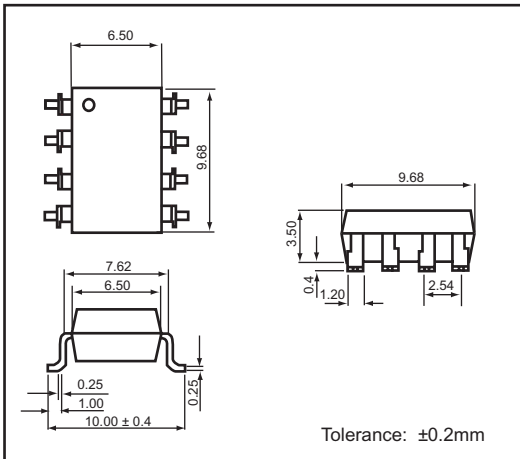

PART DIMENSIONS

ISOCOUPLER® PHOTO COUPLER

DIP 4-pin

DIP 6-pin

SMD 4-pin

SMD 6-pin

H 4-pin

H 6-pin

PART DIMENSIONS

ISOCOUPLER® PHOTO COUPLER

DIP 8-pin

DIP 16-pin

SMD 8-pin

SMD 16-pin

H 8-pin

H 16-pin

PART DIMENSIONS

ISOCOUPLER® PHOTO COUPLER

SOP 4-pin

SSOP 4-pin

PART DIMENSIONS

ISOMOS® PHOTO MOS RELAYS

DIP 4-pin

DIP 6-pin

SMD 4-pin

SMD 6-pin

SOP 4-pin

SOP 6-pin

PART DIMENSIONS

ISOMOS® PHOTO MOS RELAYS

DIP 8-pin

SMD 8-pin