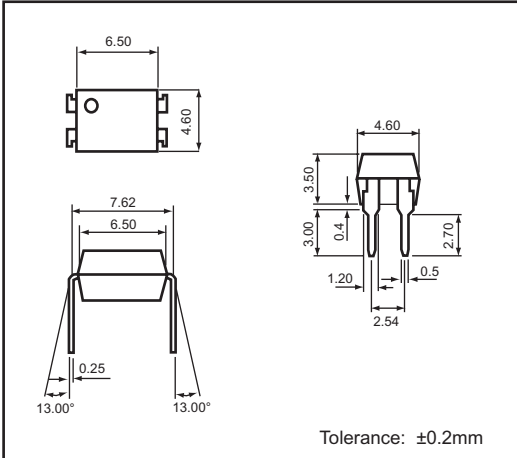

PART DIMENSIONS

ISOCOUPLER® PHOTO COUPLER

DIP 4-pin

DIP 6-pin

SMD 4-pin

SMD 6-pin

H 4-pin

H 6-pin

PART DIMENSIONS

ISOCOUPLER® PHOTO COUPLER

DIP 8-pin

DIP 16-pin

SMD 8-pin

SMD 16-pin

H 8-pin

H 16-pin

PART DIMENSIONS

ISOCOUPLER® PHOTO COUPLER

SOP 4-pin

SSOP 4-pin

PART DIMENSIONS

ISOMOS® PHOTO MOS RELAYS

DIP 4-pin

DIP 6-pin

SMD 4-pin

SMD 6-pin

SOP 4-pin

SOP 6-pin

PART DIMENSIONS

ISOMOS® PHOTO MOS RELAYS

DIP 8-pin

SMD 8-pin