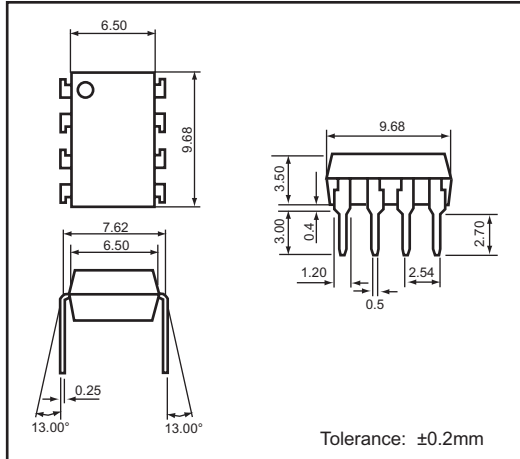

PART DIMENSIONS

ISOCOUPLER® PHOTO COUPLER

DIP 4-pin

DIP 6-pin

SMD 4-pin

SMD 6-pin

H 4-pin

H 6-pin

PART DIMENSIONS

ISOCOUPLER® PHOTO COUPLER

DIP 8-pin

DIP 16-pin

SMD 8-pin

SMD 16-pin

H 8-pin

H 16-pin

PART DIMENSIONS

ISOCOUPLER® PHOTO COUPLER

SOP 4-pin

SSOP 4-pin

PART DIMENSIONS

ISOMOS® PHOTO MOS RELAYS

DIP 4-pin

DIP 6-pin

SMD 4-pin

SMD 6-pin

SOP 4-pin

SOP 6-pin

PART DIMENSIONS

ISOMOS® PHOTO MOS RELAYS

DIP 8-pin

SMD 8-pin