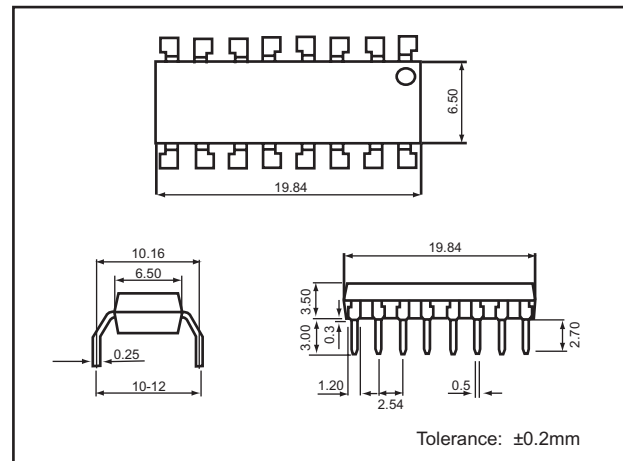

PART DIMENSIONS

ISOCOUPLER® PHOTO COUPLER

DIP 4-pin

DIP 6-pin

SMD 4-pin

SMD 6-pin

H 4-pin

H 6-pin

PART DIMENSIONS

ISOCOUPLER® PHOTO COUPLER

DIP 8-pin

DIP 16-pin

SMD 8-pin

SMD 16-pin

H 8-pin

H 16-pin

PART DIMENSIONS

ISOCOUPLER® PHOTO COUPLER

SOP 4-pin

SSOP 4-pin

PART DIMENSIONS

ISOMOS® PHOTO MOS RELAYS

DIP 4-pin

DIP 6-pin

SMD 4-pin

SMD 6-pin

SOP 4-pin

SOP 6-pin

PART DIMENSIONS

ISOMOS® PHOTO MOS RELAYS

DIP 8-pin

SMD 8-pin