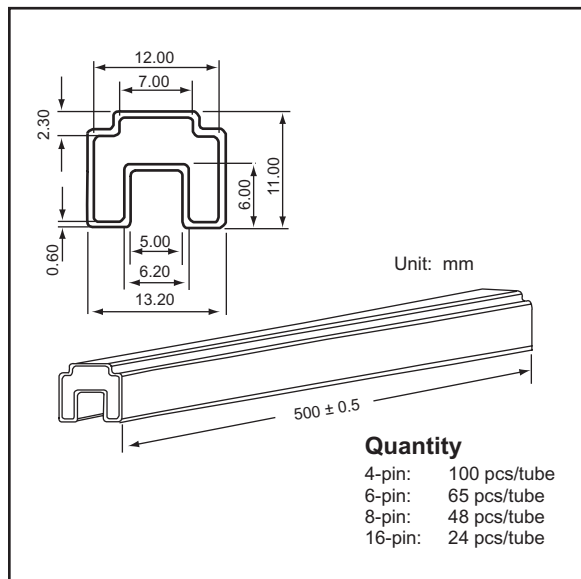

# ISOCOUPLER® PHOTO COUPLER

**DIP** 4, 6, 8, 16-pin

**SMD** 4, 6, 8, 16-pin

**H** 4, 6, 8, 16-pin

**SOP** 4-pin

## TAPE & REEL INFORMATION