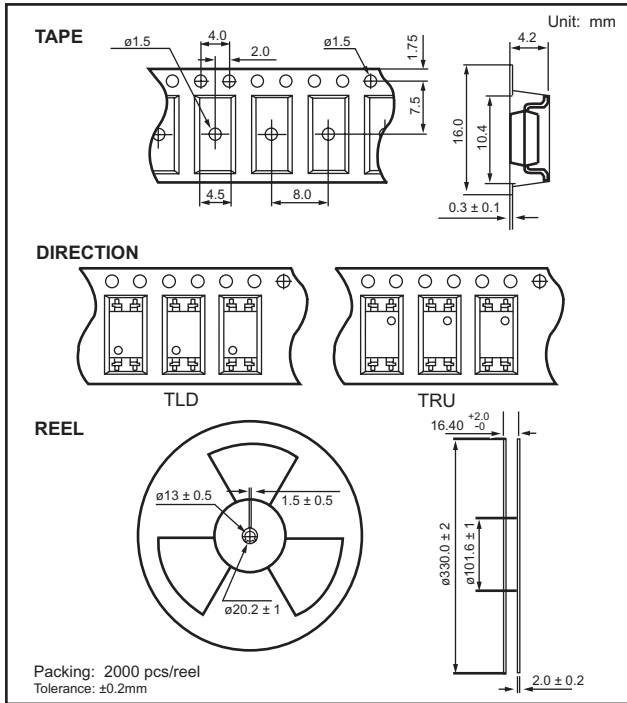

TAPE & REEL INFORMATION

ISOCOUPLER® PHOTO COUPLER

SMD 4-pin